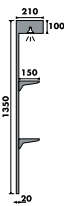

BOLERO

Back Bar Shelving and Display

RETRO BOLERO

RETRO BOLERO - EXTRACTOR

MAFIROL

Bolero is available in widths of 800, 1000 and 1200 mm, with finishes in wood or lacquered. Bolero also provides the ability to add optional elements, such as extractors or neutral stainless steel cabinets.

Bolero back bar shelving is multiplexible - POA

MODEL	FINISH	EXTERNAL DIMENSIONS (H x W x D mm)	WEIGHT (kg)
BOLERO800	Wood Deco	1350 x 850 x 210	180
BOLERO1000	Wood Deco	1350 x 1050 x 210	210
BOLERO1200	Wood Deco	1350 x 1250 x 210	240
BOLERO C/W Exhaust Fan	Wood Deco	1350 x 1050 x 520	250