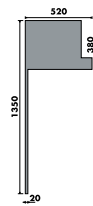

BOLERO

Back Bar Shelving and Display

RETRO BOLERO

RETRO BOLERO - EXTRACTOR

MAFIROL

Bolero is available in widths of 800, 1000 and 1200 mm, with finishes in wood or lacquered. Bolero also provides the ability to add optional elements, such as extractors or neutral stainless steel cabinets.

Bolero back bar shelving is multiplexible - POA

MODEL	FINISH	EXTERNAL DIMENSIONS (H x W x D mm)	WEIGHT (kg)
BOLERO800	Wood Deco	1350 x 850 x 210	180
BOLERO1000	Wood Deco	1350 x 1050 x 210	210
BOLERO1200	Wood Deco	1350 x 1250 x 210	240
BOLERO C/W Exhaust Fan	Wood Deco	1350 x 1050 x 520	250