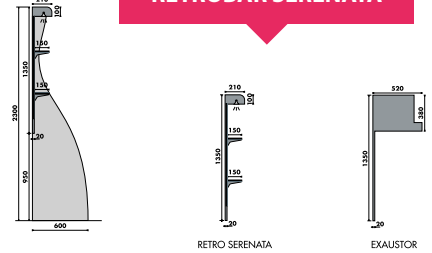

BOLERO

Back Bar Shelving and Display

RETRO BOLERO

RETRO BOLERO - EXTRACTOR

MAFIROL

Bolero is available in widths of 800, 1000 and 1200 mm, with finishes in wood or lacquered. Bolero also provides the ability to add optional elements, such as extractors or neutral stainless steel cabinets.

Bolero back bar shelving is multiplexible - POA

MODEL	FINISH	EXTERNAL DIMENSIONS (H x W x D mm)	WEIGHT (kg)
BOLERO800	Wood Deco	1350 x 850 x 210	180
BOLERO1000	Wood Deco	1350 x 1050 x 210	210
BOLERO1200	Wood Deco	1350 x 1250 x 210	240
BOLERO C/W Exhaust Fan	Wood Deco	1350 x 1050 x 520	250

Back Bar Shelving and Display

RETROBAR TANGO

RETROBAR VALSA

RETROBAR SERENATA

MAFIROL