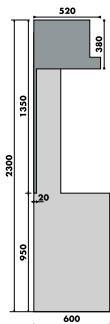

BOLERO

Back Bar Shelving and Display

RETRO BOLERO

RETRO BOLERO - EXTRACTOR

MAFIROL

Bolero is available in widths of 800, 1000 and 1200 mm, with finishes in wood or lacquered. Bolero also provides the ability to add optional elements, such as extractors or neutral stainless steel cabinets.

Bolero back bar shelving is multiplexible - POA

MODEL	FINISH	EXTERNAL DIMENSIONS (H x W x D mm)	WEIGHT (kg)
BOLERO800	Wood Deco	1350 x 850 x 210	180
BOLERO1000	Wood Deco	1350 x 1050 x 210	210
BOLERO1200	Wood Deco	1350 x 1250 x 210	240
BOLERO C/W Exhaust Fan	Wood Deco	1350 x 1050 x 520	250