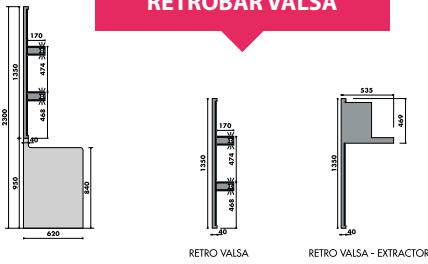

BOLERO

Back Bar Shelving and Display

RETRO BOLERO

RETRO BOLERO - EXTRACTOR

MAFIROL

Bolero is available in widths of 800, 1000 and 1200 mm, with finishes in wood or lacquered. Bolero also provides the ability to add optional elements, such as extractors or neutral stainless steel cabinets.

Bolero back bar shelving is multiplexible - POA

MODEL	FINISH	EXTERNAL DIMENSIONS (H x W x D mm)	WEIGHT (kg)
BOLERO800	Wood Deco	1350 x 850 x 210	180
BOLERO1000	Wood Deco	1350 x 1050 x 210	210
BOLERO1200	Wood Deco	1350 x 1250 x 210	240
BOLERO C/W Exhaust Fan	Wood Deco	1350 x 1050 x 520	250

Back Bar Shelving and Display

RETROBAR TANGO

RETROBAR VALSA

RETROBAR SERENATA

MAFIROL