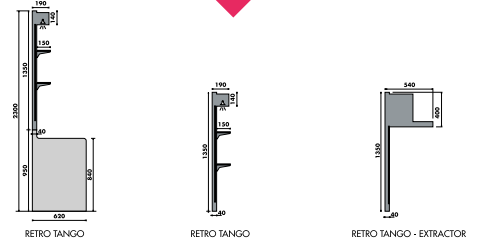

BOLERO

Back Bar Shelving and Display

RETRO BOLERO

RETRO BOLERO - EXTRACTOR

MAFIROL

Bolero is available in widths of 800, 1000 and 1200 mm, with finishes in wood or lacquered. Bolero also provides the ability to add optional elements, such as extractors or neutral stainless steel cabinets.

Bolero back bar shelving is multiplexible - POA

MODEL	FINISH	EXTERNAL DIMENSIONS (H x W x D mm)	WEIGHT (kg)
BOLERO800	Wood Deco	1350 x 850 x 210	180
BOLERO1000	Wood Deco	1350 x 1050 x 210	210
BOLERO1200	Wood Deco	1350 x 1250 x 210	240
BOLERO C/W Exhaust Fan	Wood Deco	1350 x 1050 x 520	250

Back Bar Shelving and Display

RETROBAR TANGO

RETROBAR VALSA

RETROBAR SERENATA

MAFIROL