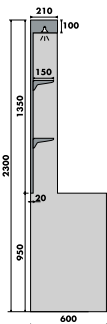

BOLERO

Back Bar Shelving and Display

RETRO BOLERO

RETRO BOLERO - EXTRACTOR

MAFIROL

Bolero is available in widths of 800, 1000 and 1200 mm, with finishes in wood or lacquered. Bolero also provides the ability to add optional elements, such as extractors or neutral stainless steel cabinets.

Bolero back bar shelving is multiplexible - POA

MODEL	FINISH	EXTERNAL DIMENSIONS (H x W x D mm)	WEIGHT (kg)
BOLERO800	Wood Deco	1350 x 850 x 210	180
BOLERO1000	Wood Deco	1350 x 1050 x 210	210
BOLERO1200	Wood Deco	1350 x 1250 x 210	240
BOLERO C/W Exhaust Fan	Wood Deco	1350 x 1050 x 520	250